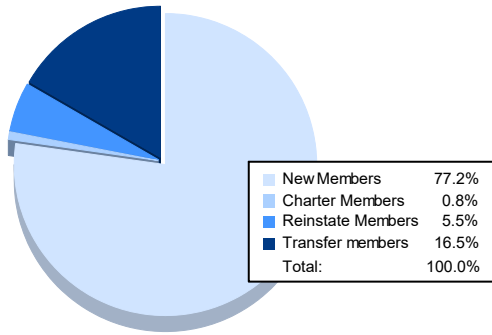

Year	New Clubs	Dropped Clubs	Gain/ Loss Clubs	New Members	Charter Members	Reinstate Members	Transfer Members	Total Member Added	Total Members Dropped	Gain/ Loss Members
2017-2018	0	1	-1	68	1	11	4	84	163	-79
2018-2019	1	1	0	85	23	8	6	122	111	11
2019-2020	0	0	0	89	1	3	6	99	121	-22
2020-2021	0	1	-1	98	0	3	0	101	158	-57
2021-2022	0	2	-2	98	1	7	21	127	163	-36
<b>Average</b>	<b>0</b>	<b>1</b>	<b>-1</b>	<b>88</b>	<b>5</b>	<b>6</b>	<b>7</b>	<b>107</b>	<b>143</b>	<b>-37</b>

### Membership Composition June 2022 Cumulative